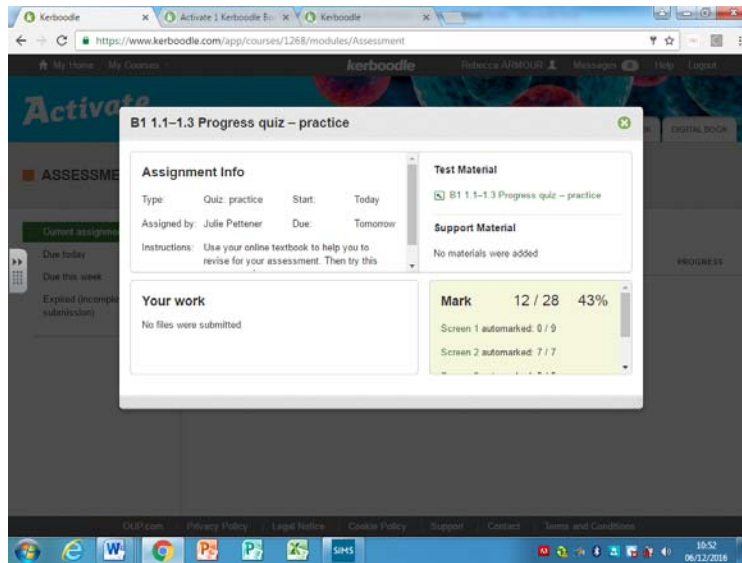

Kerboodle guide to accessing online homework

- Log in o kerboodle at; www.kerboodle.com
- Check the "Messages" tab at the top of the page;

- If you have outstanding homework is will appear here;

To access the homework, click on the green text.

- This will reveal the detail of the assignment;

Click here to start the assignment.

- The following screen will appear;

- Click on the green text highlighted here;

- You can now start the assignment;

- At the end of the homework you will receive the following feedback;

You teacher will also be able to see what you have done.

- You will then be directed back to the original page so that you confirm you have completed your homework.

- You will have no messages and you can now log out of kerboodle.