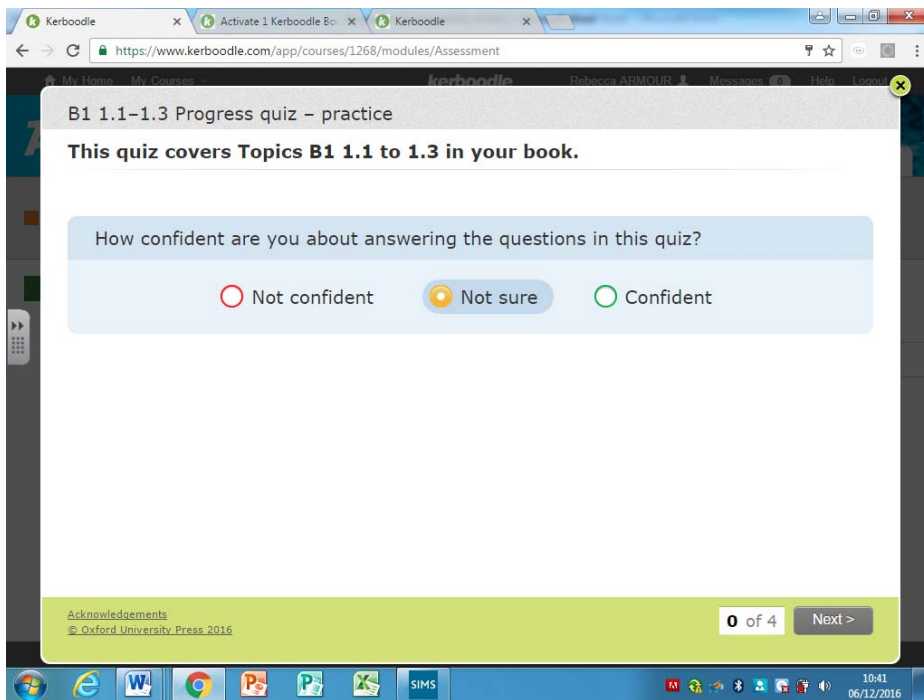

- This will reveal the detail of the assignment;

Click here to start the assignment.

- The following screen will appear;

- Click on the green text highlighted here;

- You can now start the assignment;

- At the end of the homework you will receive the following feedback;