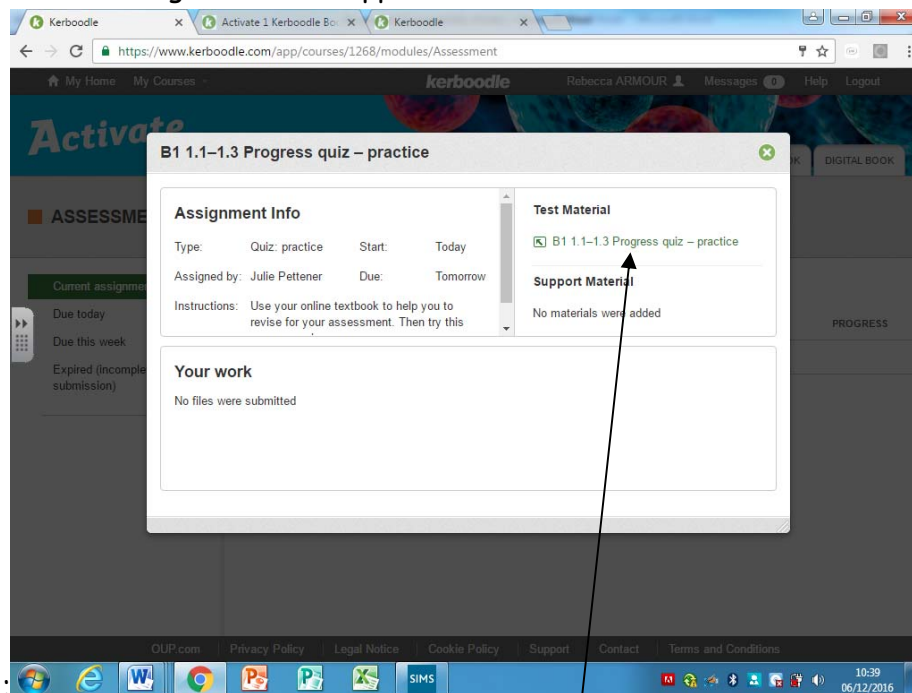

Kerboodle guide to accessing online homework

- Log in o kerboodle at; www.kerboodle.com
- Check the "Messages" tab at the top of the page;

- If you have outstanding homework is will appear here;

To access the homework, click on the green text.

- This will reveal the detail of the assignment;

Click here to start the assignment.

- The following screen will appear;

- Click on the green text highlighted here;

- You can now start the assignment;

- At the end of the homework you will receive the following feedback;