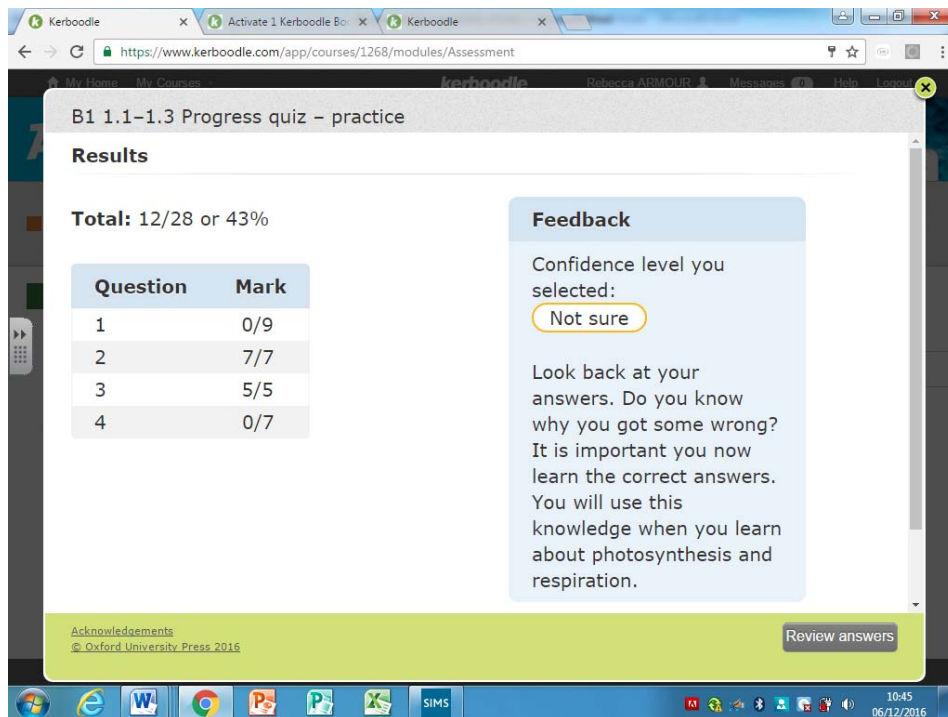

- This will reveal the detail of the assignment;

Click here to start the assignment.

- The following screen will appear;

- Click on the green text highlighted here;

- You can now start the assignment;

- At the end of the homework you will receive the following feedback;

You teacher will also be able to see what you have done.

- You will then be directed back to the original page so that you confirm you have completed your homework.

- You will have no messages and you can now log out of kerboodle.