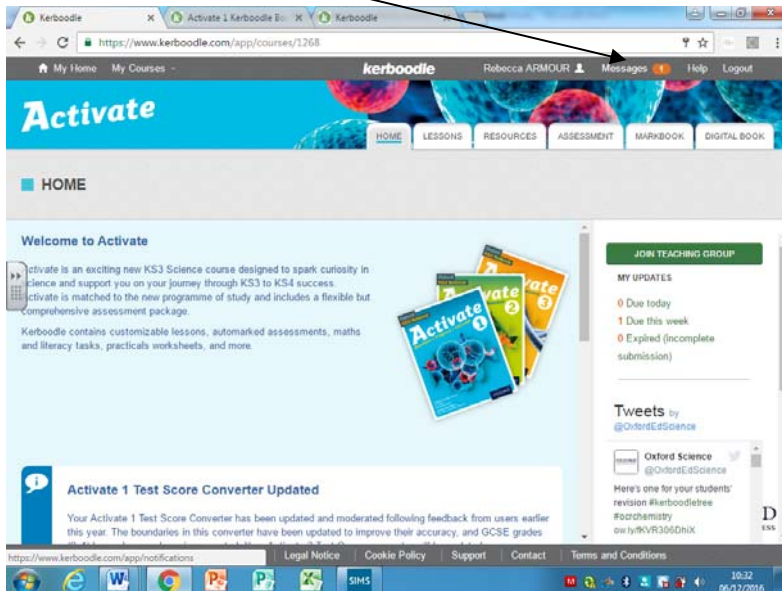

Kerboodle guide to accessing online homework

- Log in o kerboodle at; www.kerboodle.com
- Check the "Messages" tab at the top of the page;

- If you have outstanding homework is will appear here;

To access the homework, click on the green text.

- This will reveal the detail of the assignment;

Click here to start the assignment.

- The following screen will appear;

- Click on the green text highlighted here;

- You can now start the assignment;

- At the end of the homework you will receive the following feedback;