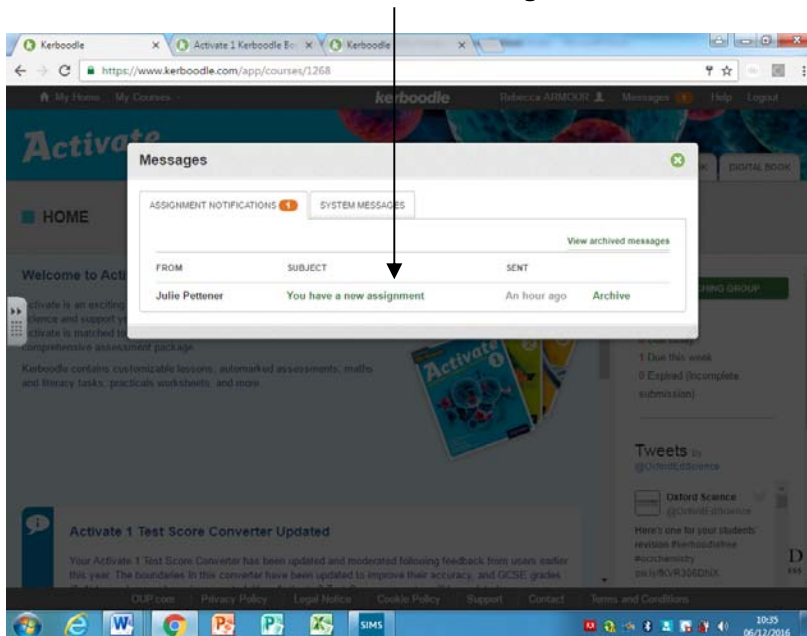

Kerboodle guide to accessing online homework

- Log in o kerboodle at; www.kerboodle.com
- Check the "Messages" tab at the top of the page;

- If you have outstanding homework is will appear here;

To access the homework, click on the green text.

- This will reveal the detail of the assignment;

Click here to start the assignment.

- The following screen will appear;

- Click on the green text highlighted here;

- You can now start the assignment;

- At the end of the homework you will receive the following feedback;

You teacher will also be able to see what you have done.

- You will then be directed back to the original page so that you confirm you have completed your homework.

- You will have no messages and you can now log out of kerboodle.