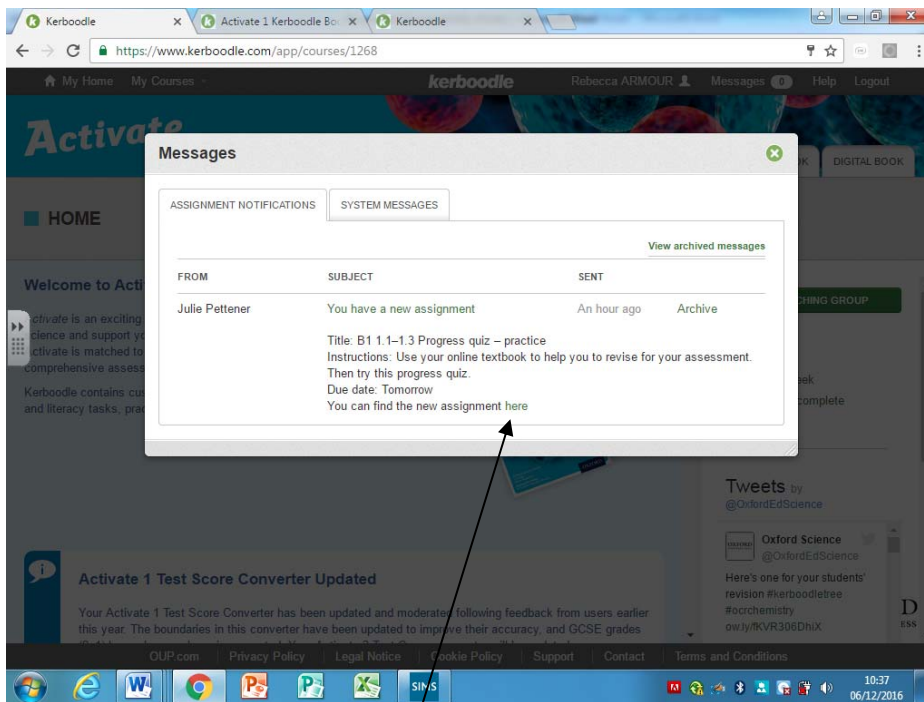

Kerboodle guide to accessing online homework

- Log in o kerboodle at; www.kerboodle.com
- Check the "Messages" tab at the top of the page;

- If you have outstanding homework is will appear here;

To access the homework, click on the green text.

- This will reveal the detail of the assignment;

Click here to start the assignment.

- The following screen will appear;

- Click on the green text highlighted here;

- You can now start the assignment;

- At the end of the homework you will receive the following feedback;

You teacher will also be able to see what you have done.

- You will then be directed back to the original page so that you confirm you have completed your homework.

- You will have no messages and you can now log out of kerboodle.